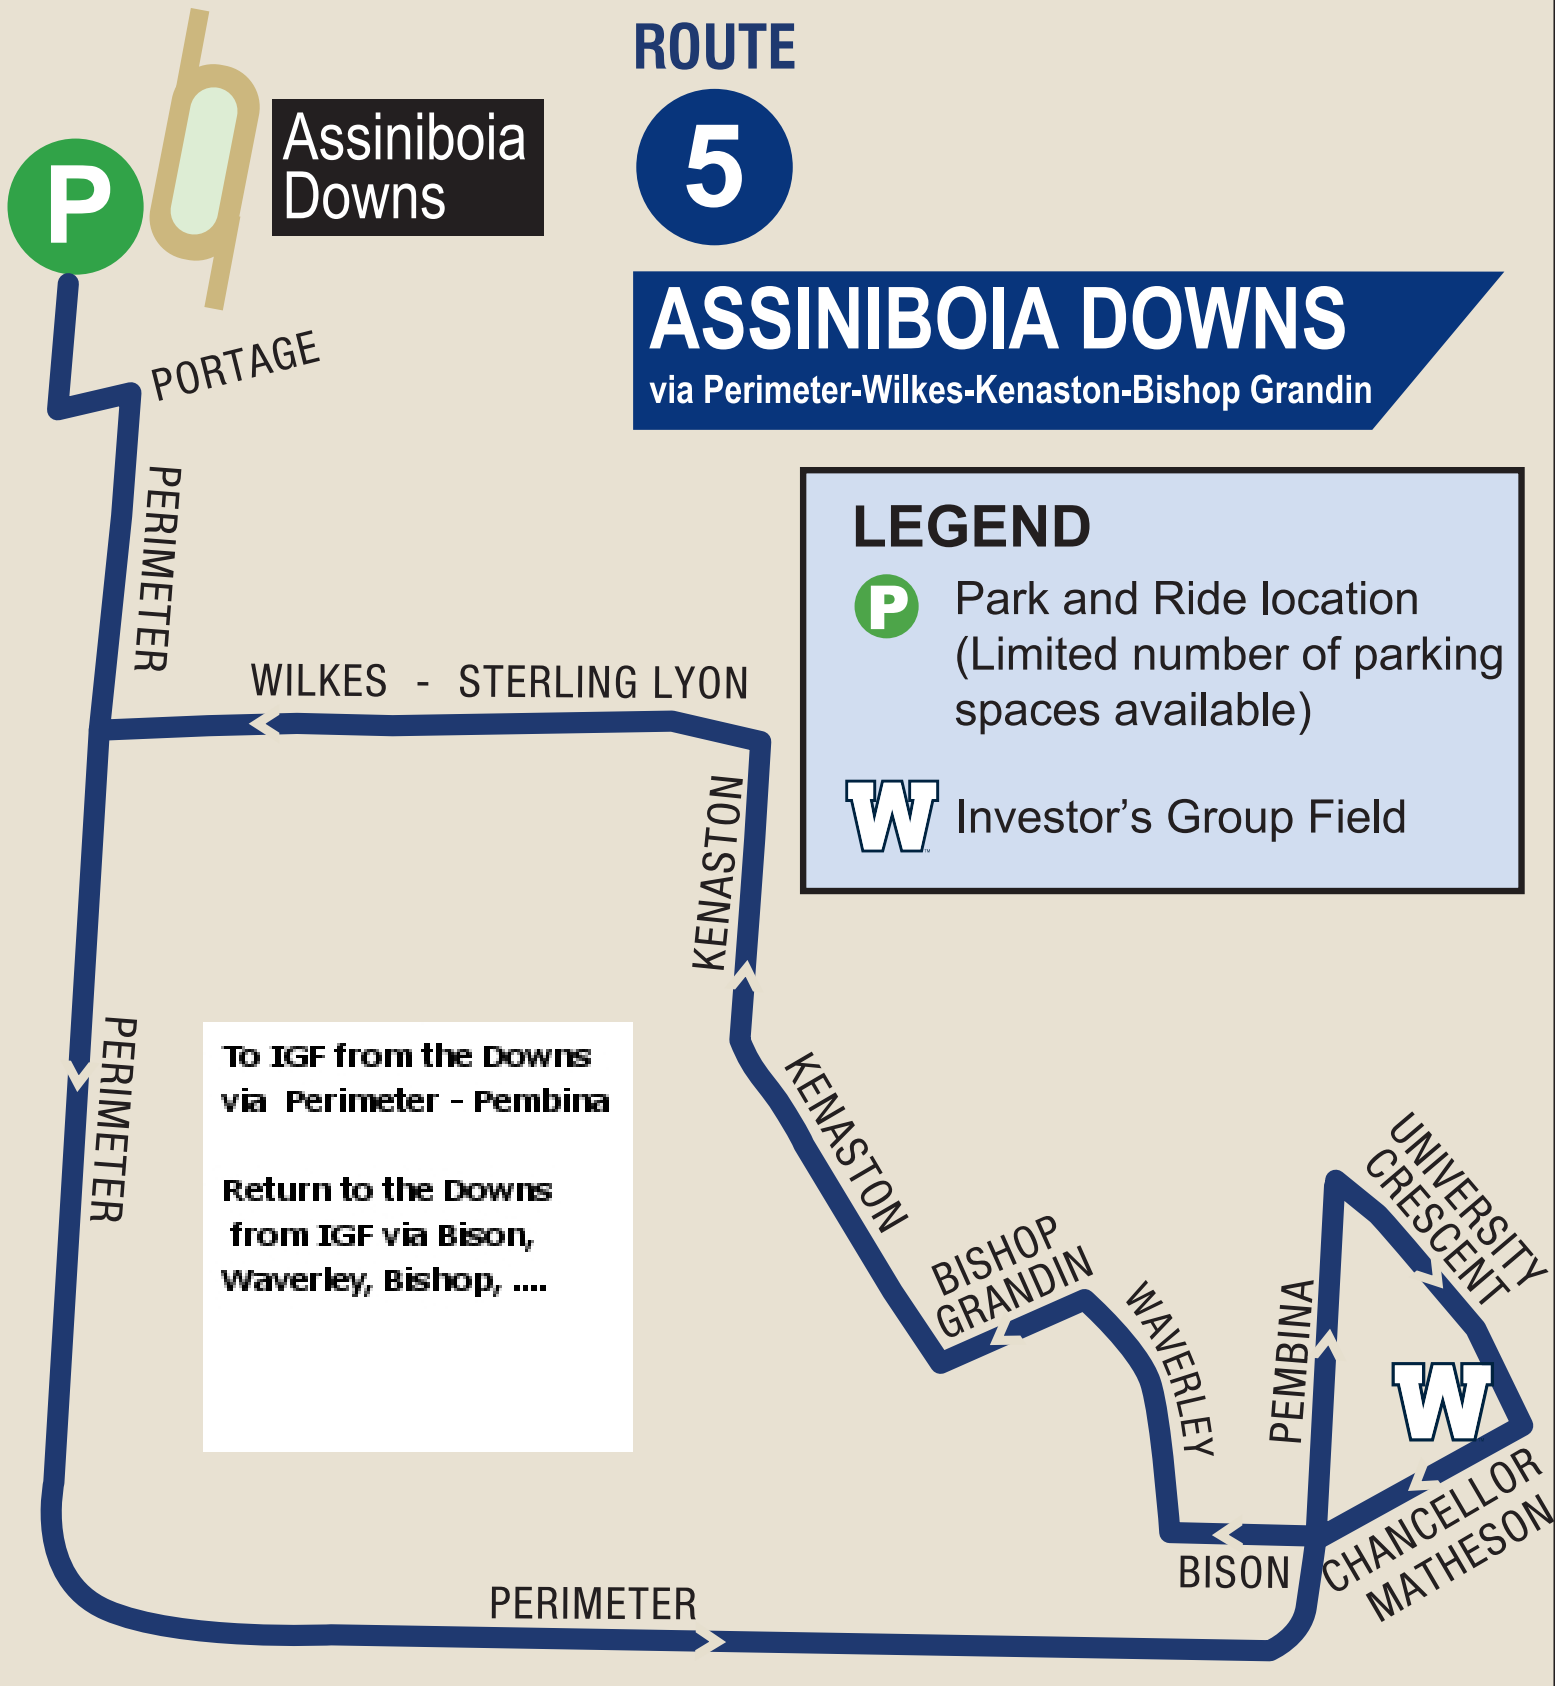

ROUTE

5

ASSINIBOIA DOWNS

via Perimeter-Wilkes-Kenaston-Bishop Grandin

ROUTE

5

ASSINIBOIA DOWNS

via Perimeter-Wilkes-Kenaston-Bishop Grandin

Assiniboia Downs

PORTAGE

PERIMETER

WILKES - STERLING LYON

KENASTON

KENASTON

BISHOP GRANDIN

WAVERLEY

PEMBINA

UNIVERSITY CRESCENT

CHANCELLOR MATHESON

BISON

PERIMETER